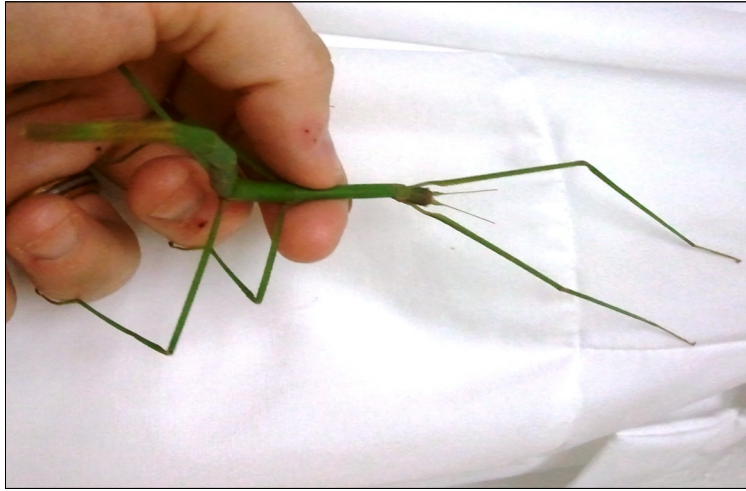

Walking Stick.....! ▶

Baculum extradentatum

Habitat: Tropical forests

Diet: General herbivore

Lifespan: 6 months

Fun Facts: This species feeds mainly at night to reduce the risk of being seen by predators. Due to specialized structures on their feet, they can climb straight up vertical surfaces.

Origin:
Southeast
Asia